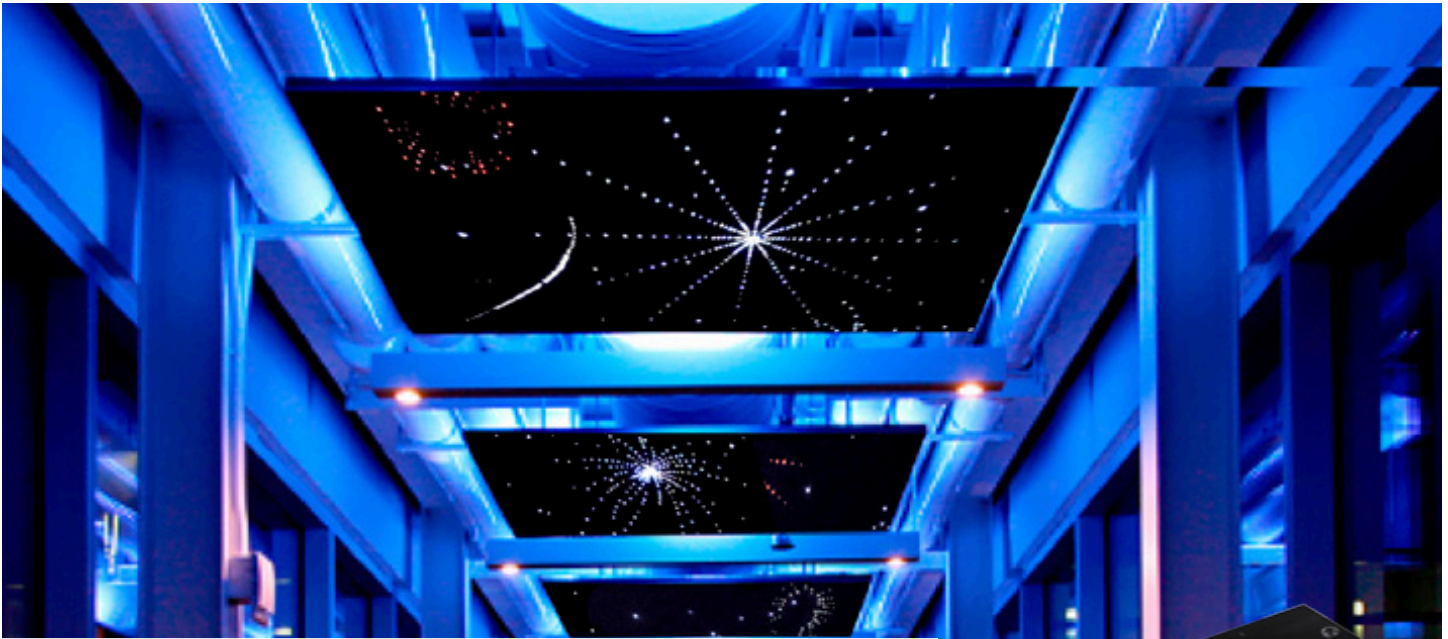

TWILIGHT STAR KITS

FIBER OPTIC SKY SYSTEM

YOU COMMAND THE NIGHT!

No one makes an easier star kit system than Epic Sky, the leader in fiber optic star technology.

**INSTALLATION IS
SIMPLE AND EASY!**

- 1 Position the template to your surface and drill the star pattern.
- 2 Insert the fibers into the holes and glue into place.
- 3 Screw the pre-made fiber head into the twilight module then turn it ON!